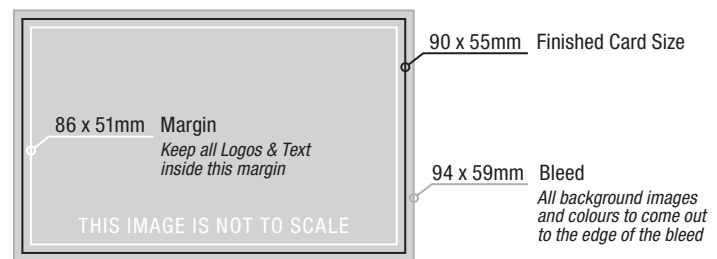

The finished size of your business cards will be 90mm x 55mm after the 2mm bleed is trimmed off. **Black Line** here represents where the bleed area will be trimmed off and the finished edge of your card. Do not put any important information in the bleed area, or near the bleed area as it may be trimmed off. **White Line** Important information cannot be placed too close to the bleed area. We suggest leaving another 2mm internal margin, inside the white line. **Grey Line** The background colour or image must continue into the bleed area, out to the grey line, otherwise an uneven white border may appear around the finished print.

FOLDING $25 per 500 (minimum charge $25)